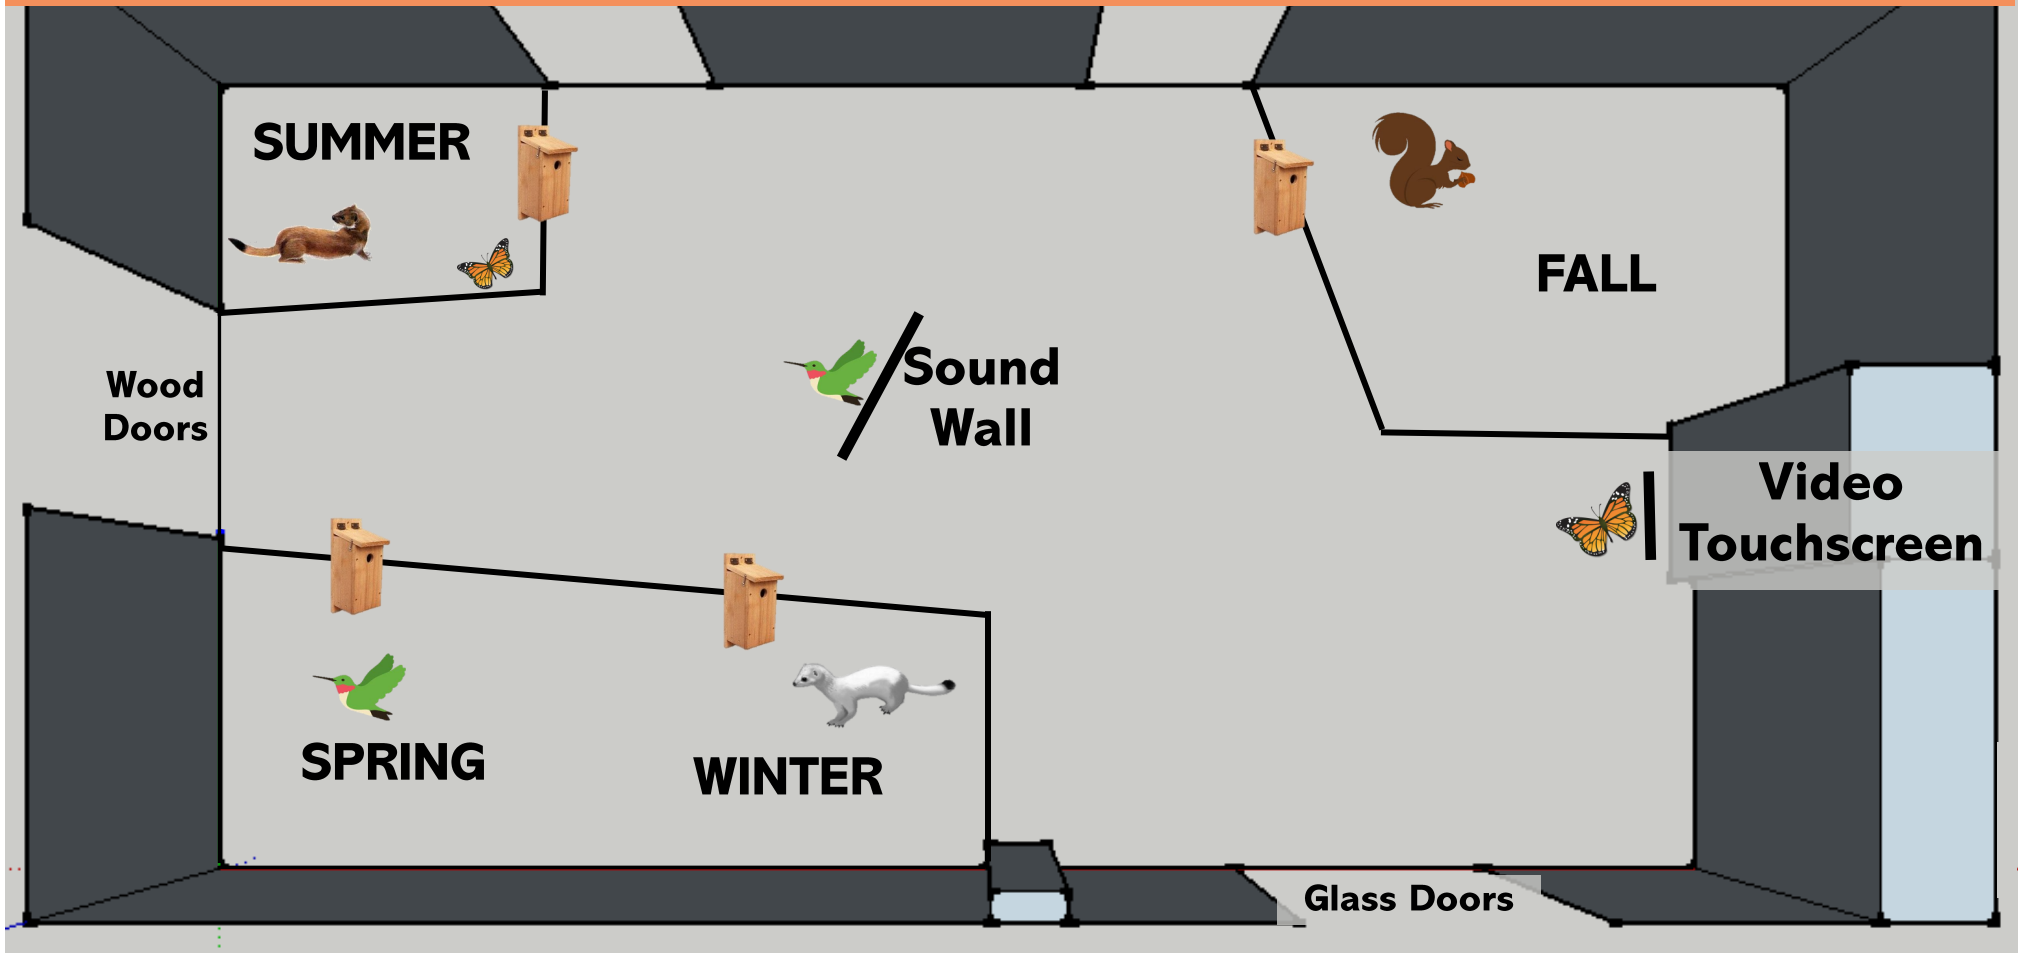

## Can you find...?

- **Winter:** weasel with white fur, hibernating bear
- **Spring:** hummingbird, bird nest
- **Summer:** monarch butterfly, weasel with brown fur
- **Fall:** 3 squirrels gathering nuts, mushrooms

## Why does the weasel change fur color?

- A white coat in the winter provides camouflage that helps the weasel avoid predators and sneak up on prey. During the summer, a brown coat better blends in with the grasses and forest.

## Listen and Watch

- Locate the Sound Wall. Press the button for the hummingbird to hear both its call and the buzzing of its wings!
- Locate the Video Touchscreen. Touch the image of the monarch butterfly and watch the process of metamorphosis—the life cycle changes from a caterpillar to a butterfly!